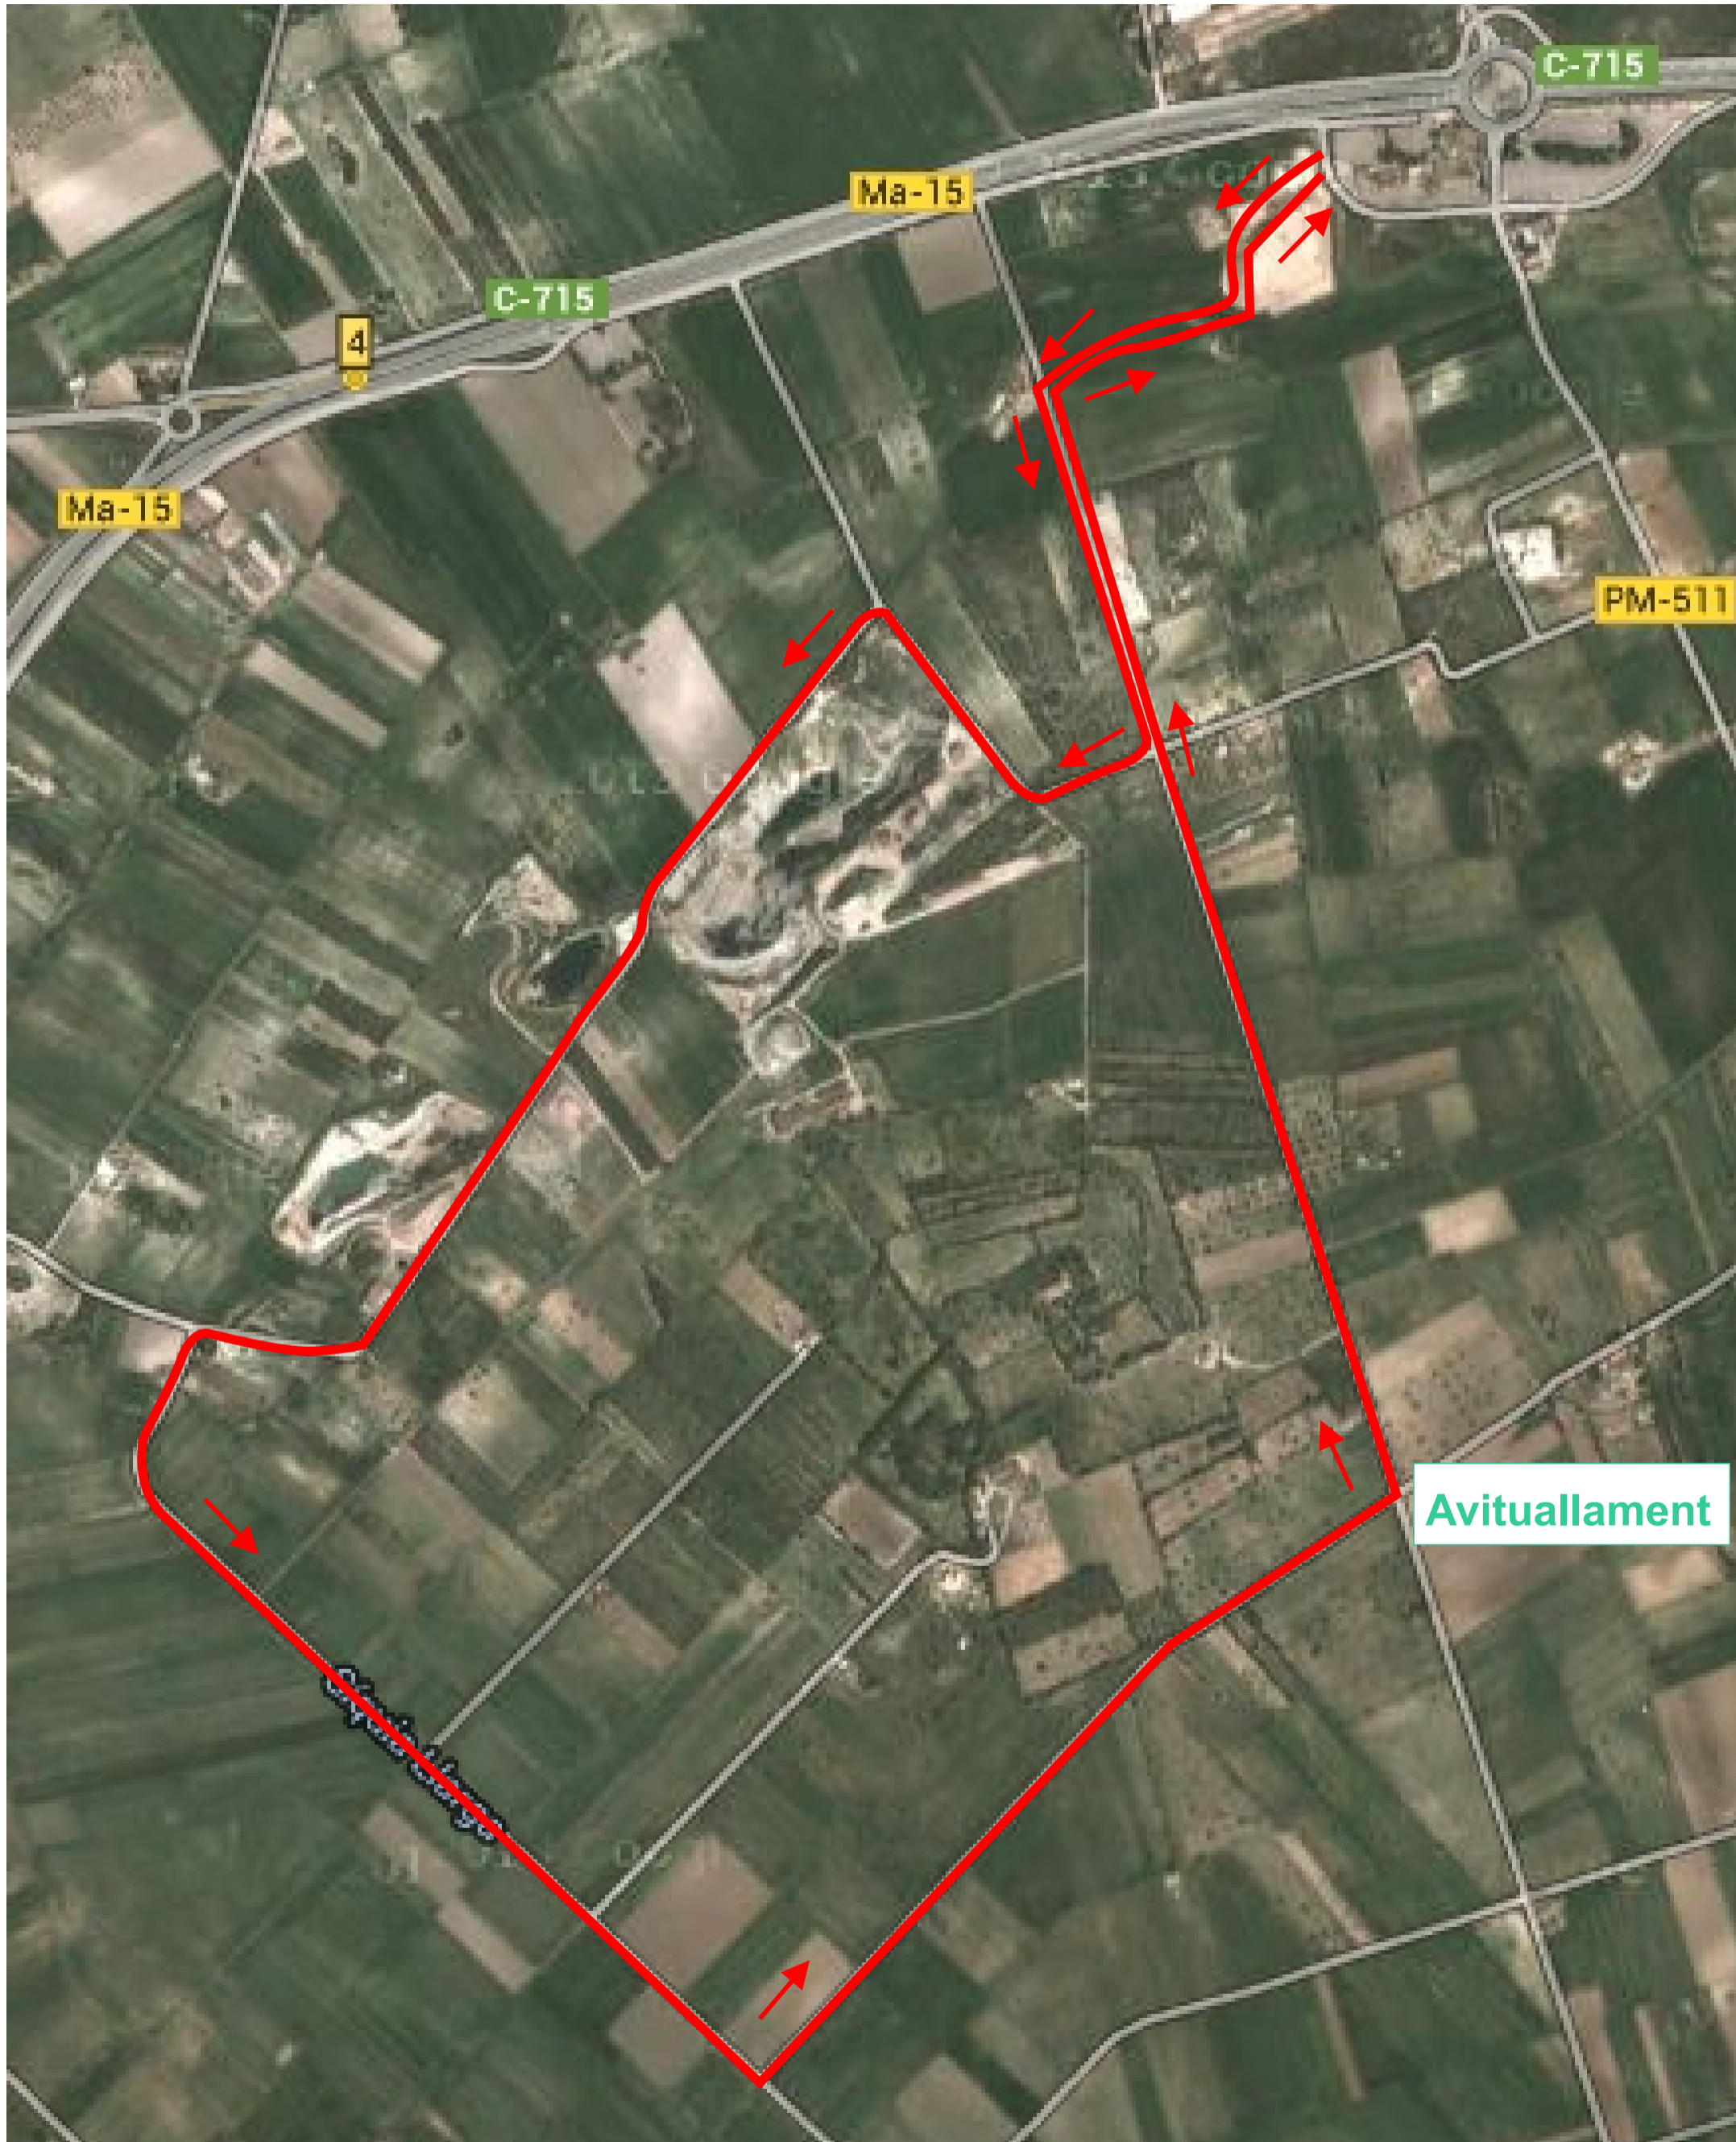

I carrera popular

Restaurant **El cruce**

Vilafranca

Circuit

6 km cros

6 km Nordic walking

I carrera popular

Restaurant **El cruce**

Vilafranca

Circuit

10 km cros
(2 voltes al circuit)

I carrera popular

Restaurant **El cruce**

Vilafranca

Circuit

20 km cros